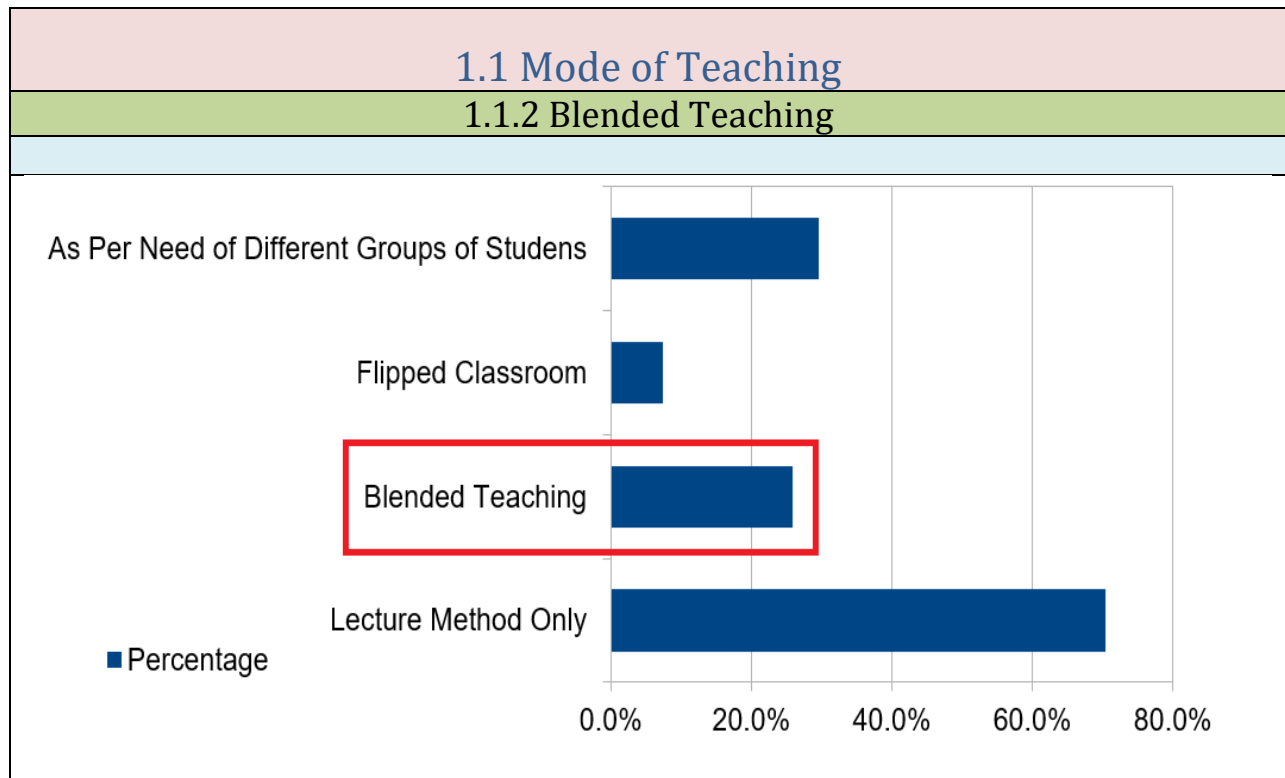

GOVT.
COLLEGE
KULLU

Dhalpur Kullu. (H.P.) 175101
E-mail: gckullu-hp@nic.in
Phone: 01902-222568

Self-Assessment Report (SAR) for Annual Internal Ranking (AIR) of Govt. Colleges of Himachal Pradesh for the Academic Session 2024-25

Criterion 1- Teaching Learning