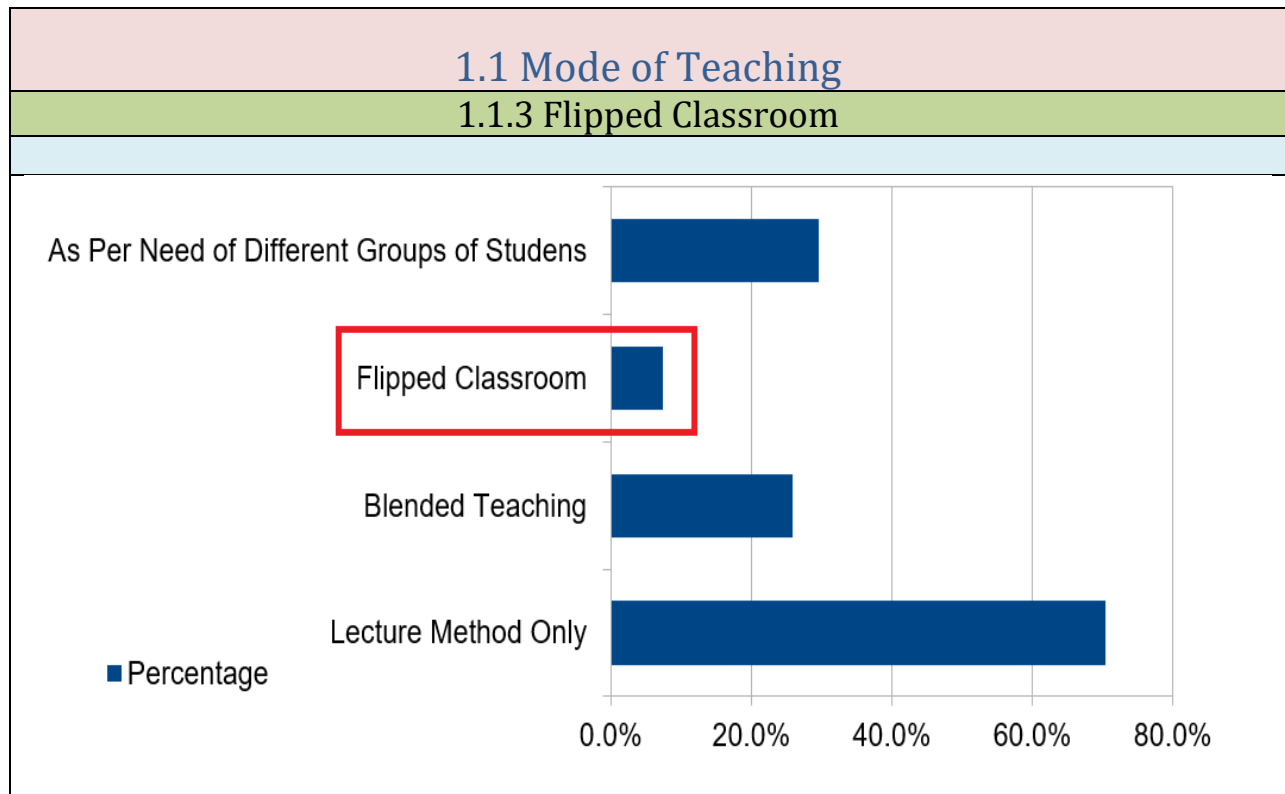

Criterion 1- Teaching Learning

2:57 PM

75%

B.Sc 1st year Medical (2024-...

only admins can send messages

24zoo127 Manya Paul left

Today

Forwarded