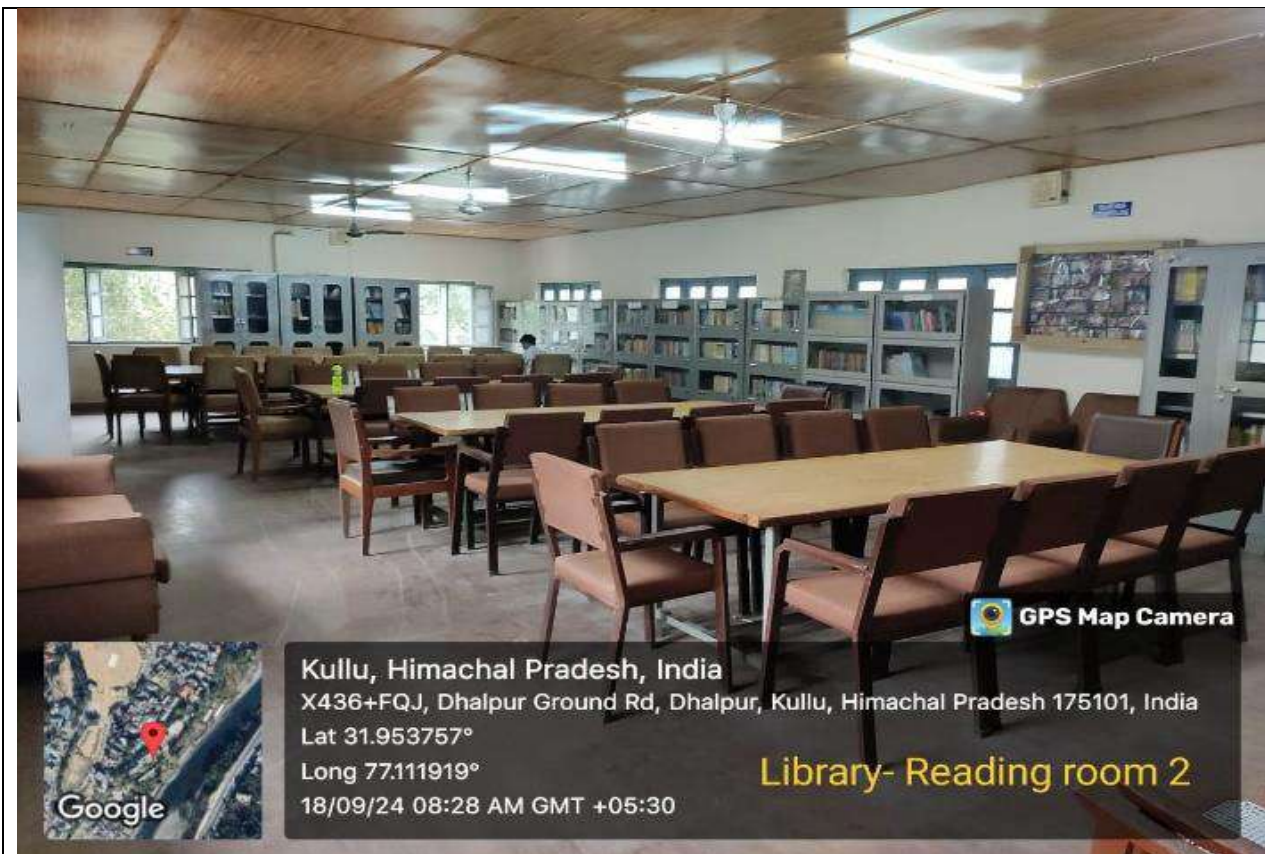

Google

GPS Map Camera

Kullu, Himachal Pradesh, India
X436+FQJ, Dhalpur Ground Rd, Dhalpur, Kullu, Himachal Pradesh 175101, India
Lat 31.953757°
Long 77.111919°
18/09/24 08:28 AM GMT +05:30

Library- Reading room 2