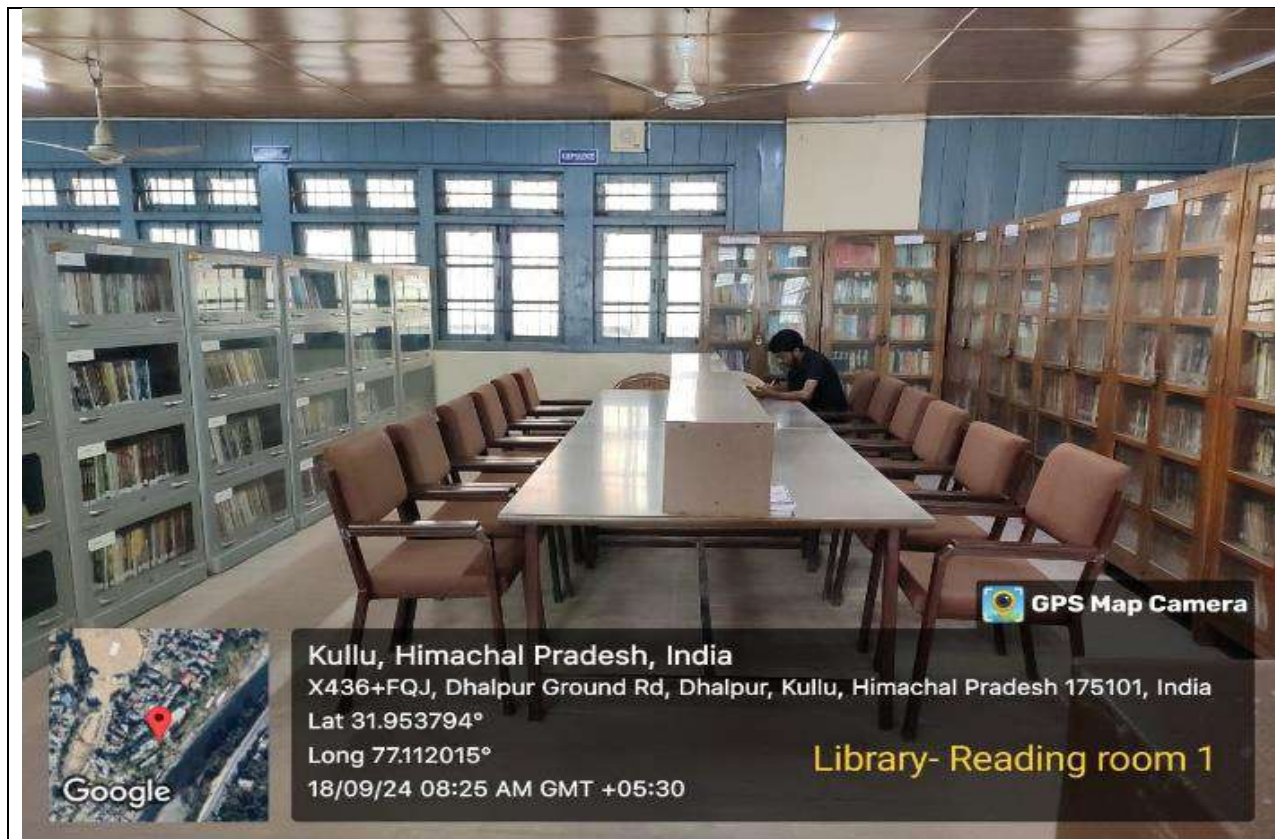

Criterion 3- Infrastructure and Resources

3.2 Library Facilities

3.2.4 Seating capacity in the library

Library is located on the 1st floor of Administrative Building. It has 2 reading rooms with a seating capacity for approximately 110 Students. Both reading rooms are equipped with good quality furniture, 11 ceiling fans, 24 white LED lights, two huge wall-mounted spaces (Bag Racks) to keep belongings of students, 2 CCTV camera, 7 wall mounted Fire extinguishers, 1 water filter, and a smart Television in Reading Room 2. The seating capacity is much less as compared to 10% of total strength of students.