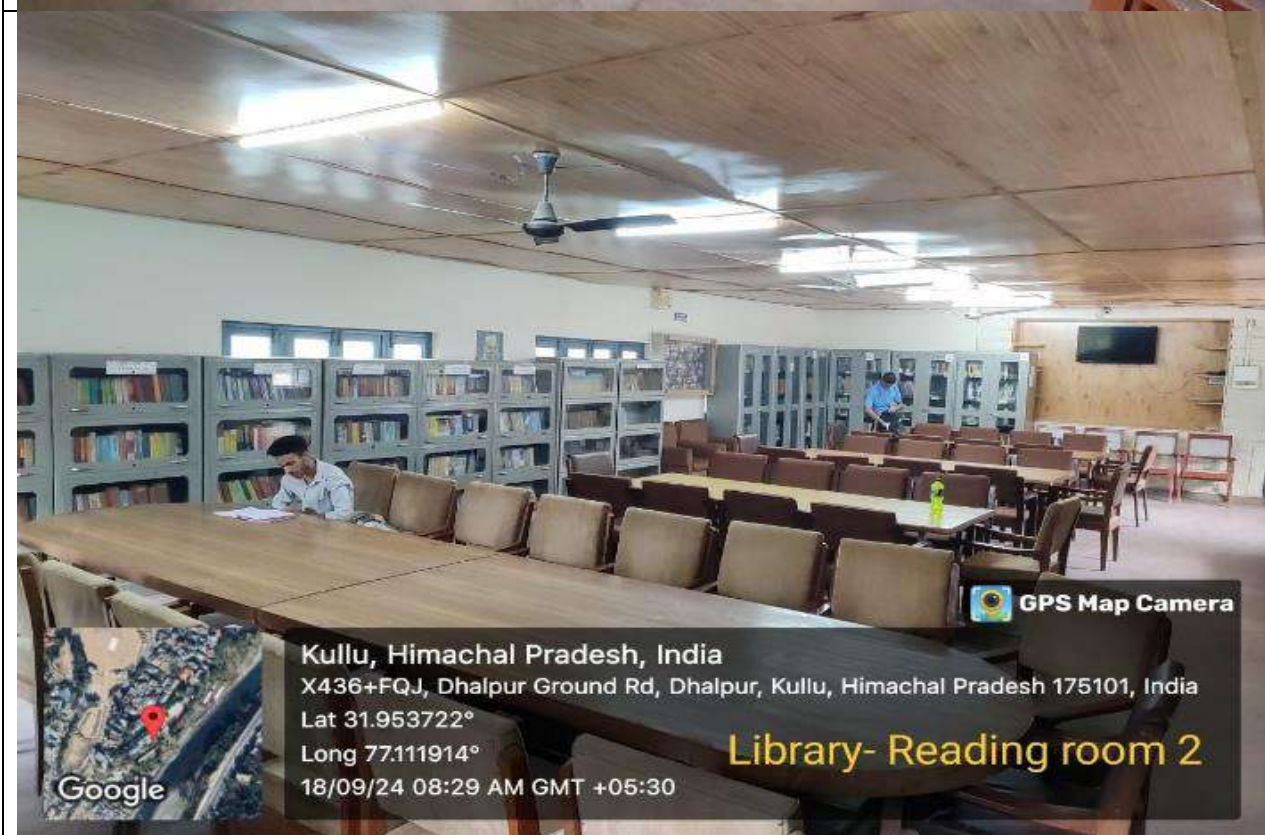

Google

GPS Map Camera

Kullu, Himachal Pradesh, India
X436+FQJ, Dhalpur Ground Rd, Dhalpur, Kullu, Himachal Pradesh 175101, India
Lat 31.953722°
Long 77.111914°
18/09/24 08:29 AM GMT +05:30

Library- Reading room 2