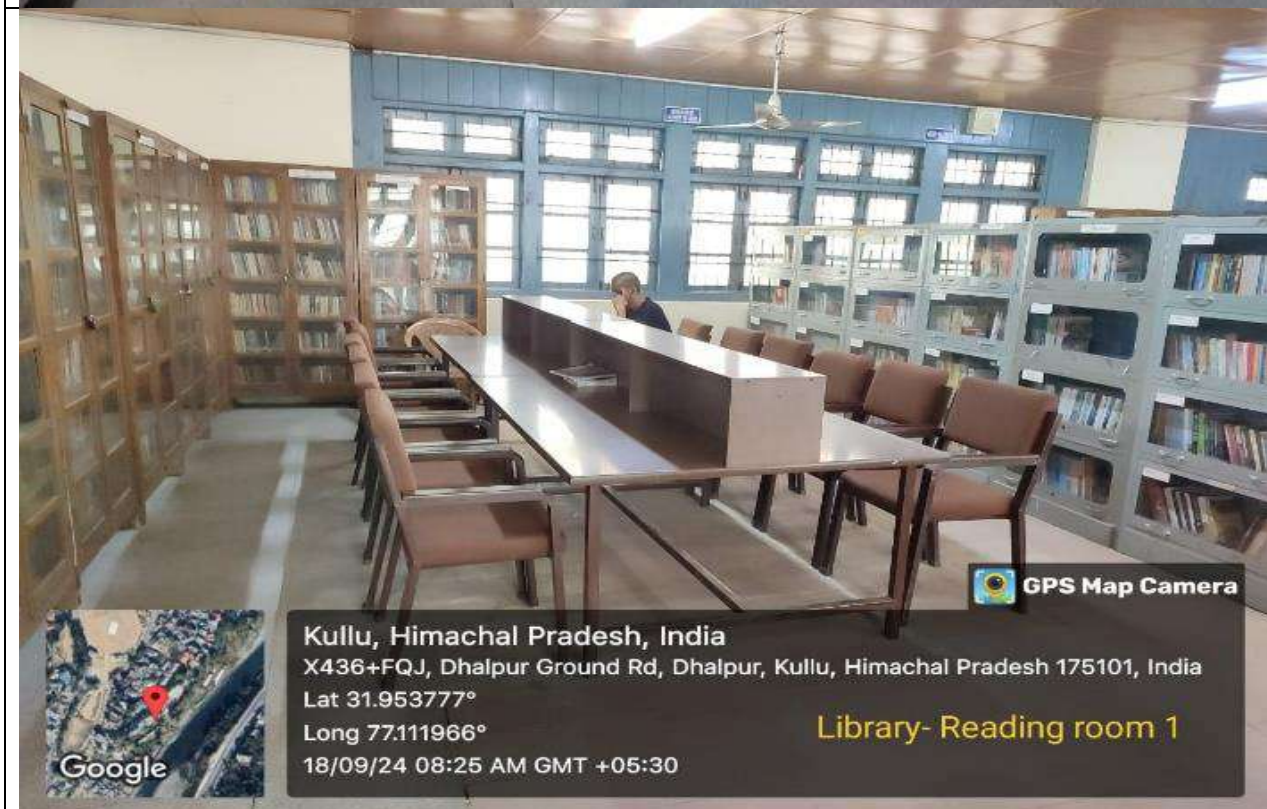

Kullu, Himachal Pradesh, India
X436+FQJ, Dhalpur Ground Rd, Dhalpur, Kullu, Himachal Pradesh 175101, India
Lat 31.953777°
Long 77.111966°
18/09/24 08:25 AM GMT +05:30

Library- Reading room 1